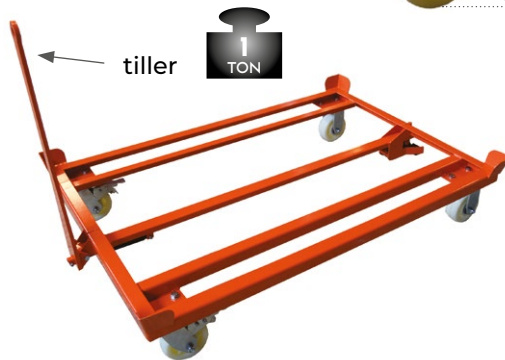

TP1208

Pallet dolly 1000 kg

FEATURES

- Three models available: standard (TP1208N), towing bar (TP1208T) and six position height adjustment (TP1208NH) to be used as one unit or as a milk-run train
- All-welded structure
- Ideal for 1200x800 mm sized pallets
- Two fixed polyamide wheels and two braked casters

ROULPALETTE

TP1208N

TP1208T

example of two TP1208T on a milk-run train with SK1000N (see P. 90)

Six position height adjustment

TP1208NH

IN OPTION

Polyurethane wheels

Model		TP1208N	TP1208T	TP1208NH
Load capacity	kg	1000	1000	1000
Overall dimensions (LxW)	mm	1250x850	1300x850	1250x850
Tiller length	mm	-	665	-
Platform height	mm	200	200	550 - 855
Polyamide wheels	mm	Ø 125	Ø 125	Ø 125
Weight	kg	25	30	47