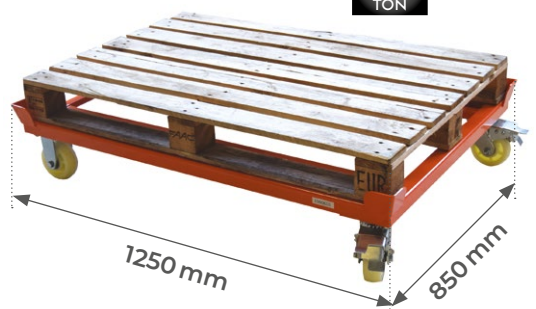

TP1208

Pallet dolly 1000 kg

FEATURES

- Three models available: standard (TP1208N), towing bar (TP1208T) and six position height adjustment (TP1208NH) to be used as one unit or as a milk-run train
- All-welded structure
- Ideal for 1200x800 mm sized pallets
- Two fixed polyamide wheels and two braked casters

ROULPALETTE

TP1208N

TP1208T

example of two TP1208T on a milk-run train with SK1000N (see P. 90)

Six position height adjustment

TP1208NH

IN OPTION

Polyurethane wheels

Model		TP1208N	TP1208T	TP1208NH
Load capacity	kg	1000	1000	1000
Overall dimensions (LxW)	mm	1250x850	1300x850	1250x850
Tiller length	mm	-	665	-
Platform height	mm	200	200	550 - 855
Polyamide wheels	mm	Ø 125	Ø 125	Ø 125
Weight	kg	25	30	47